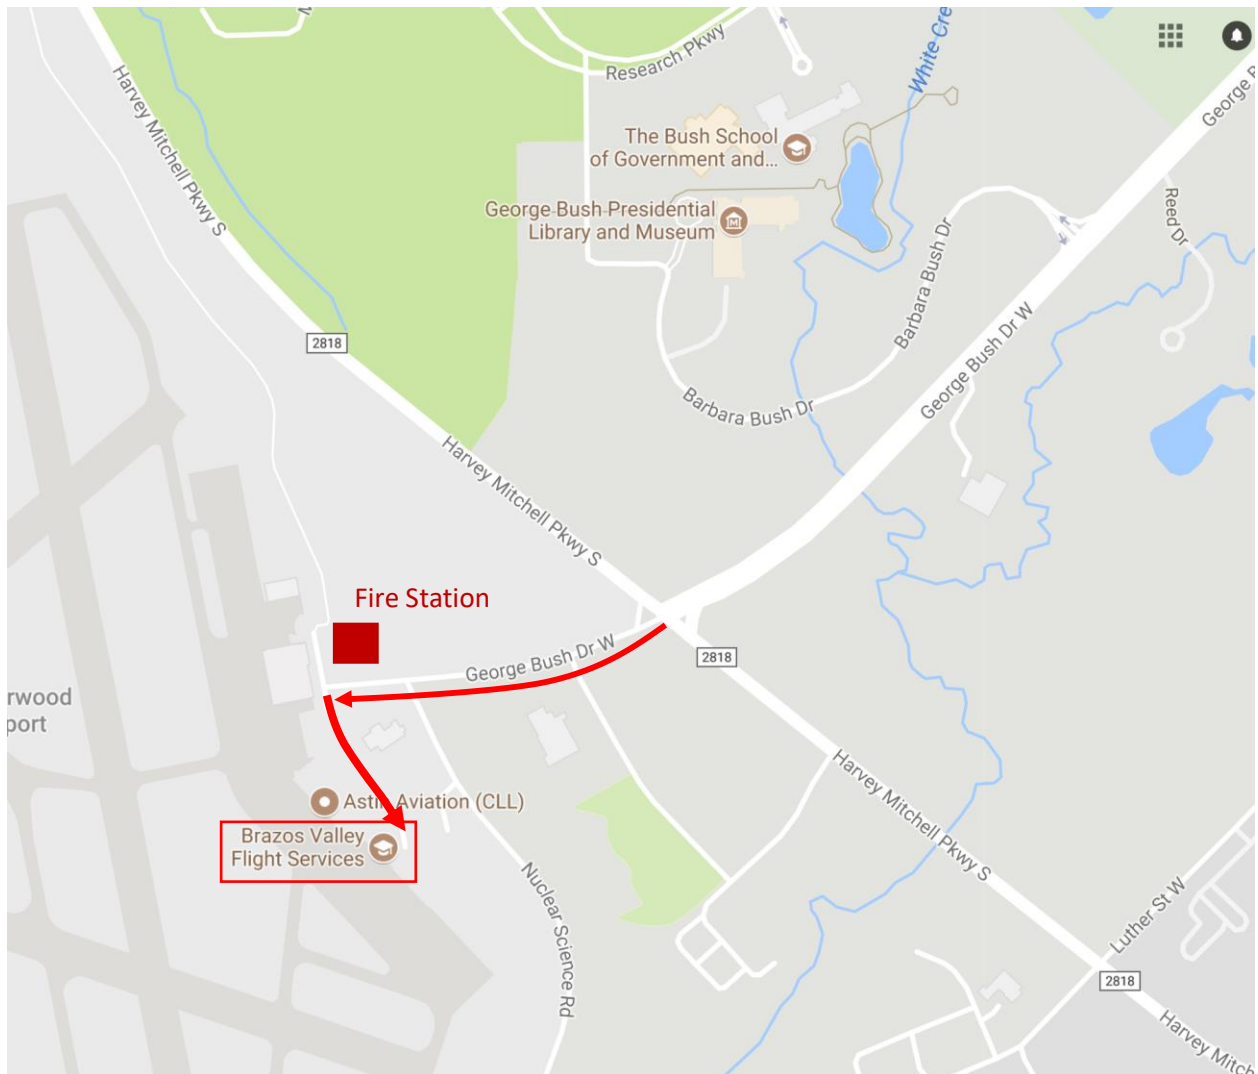

## Testing Center – Brazos Valley Flight Services

Easterwood Airport - General Aviation Terminal

Note: this is not the McKenzie terminal where scheduled air service operates

Address:

**1820 George Bush Dr. W**

### How to reach us

If you enter the address in your GPS exactly as typed above in bold, it will take you to the right place. If you mistype or do not include the final W (for West), it may take you to the other side of town. Here is a map:

**From Texas Avenue** in College Station turn west on George Bush Drive W., cross over Harvey Mitchell Parkway (2818), continuing **straight on George Bush Dr. W. past the traffic light.**

**From FM 60 (University Dr.)** turn south on Harvey Mitchell Parkway (2818). **Turn RIGHT** on George Bush Dr. W., continue straight toward the airport for 0.2 miles.

**From Harvey Mitchell Pkwy (2818):**

- if you are going NW (toward Bryan) then **turn LEFT** on G. Bush Dr. W at the traffic light
- if you are going S (toward College Station) then **turn RIGHT** on G. Bush Dr. W. at the traffic light.