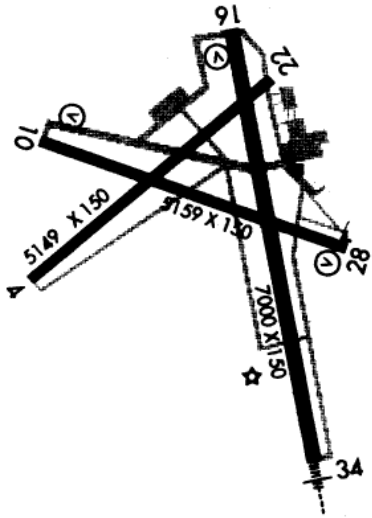

Total: \$3411*

*Assumes student has 50 hours cross-country flight time as PIC and 22 additional hours minimum simulated or actual instrument time prior to flight check ride.

More Ratings & Endorsements Available

Commercial
BFR
Certified Flight Instructor
Instrument Proficiency Check
Multiengine

EASTERWOOD

KCLL
Elevation 321 MSL
Runway 16-34 7000'
Tower 118.5
Houston Center 120.4

COULTER

KCFD
Elevation 357 MSL
Runway 15-33 4000'
CTAF 123.000
Houston Center 120.4